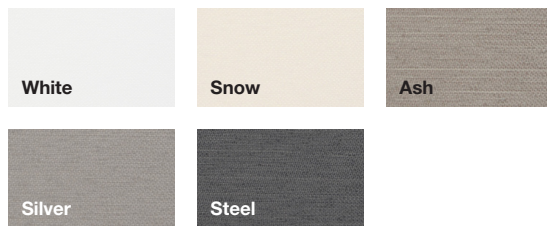

FABRIC RANGE

Light-filtering and blackout shades

Luxury fabrics for shades are available in a range of colours and textures. Suitable for blinds mounted on the inside.

Boston

Tuscany

Mercury

Sun-filtering shades