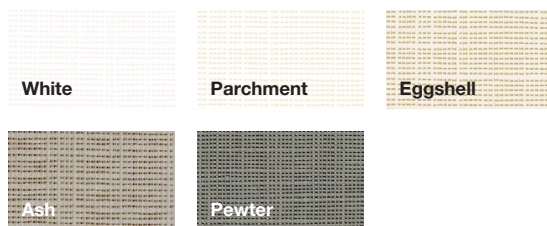

FABRIC RANGE

Light-filtering and blackout shades

Luxury fabrics for shades are available in a range of colours and textures. Suitable for blinds mounted on the inside.

Boston

Tuscany

Mercury

Sun-filtering shades