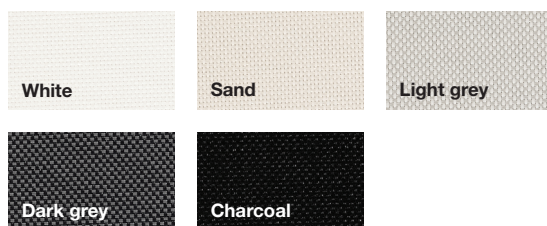

FABRIC RANGE

Light-filtering and blackout shades

Luxury fabrics for shades are available in a range of colours and textures. Suitable for blinds mounted on the inside.

Boston

Tuscany

Mercury

Sun-filtering shades

Perfect for reducing glare, solar heat gain and fading. Hard-wearing and easy to clean qualities it can be fitted internally or externally.

Sun-filter

CHOOSE FABRICS FOR YOUR NEEDS

Light-filtering
Manages glare and provides privacy during the day while still letting light through.

Blockout
Provides complete darkness. Perfect for bedrooms and media rooms.

Sun-filtering
Reduces strong glare, solar heat gain and fading. Hard wearing & easy to clean.

INSECT SCREENS

Standard and tight weave mesh

WOOD VENEER

S4 can also be specified with a 3mm timber veneer applied to a black powder coated frame.

Western Red Cedar

Surian Red Cedar

Victorian Ash

Rosewood

Meranti

¹ Maximum measurements vary depending on your fabric selection as fabric widths are established by fabric thickness. Your consultant will be able to help you select a fabric based on your specifications. Variations in fabric thickness may mean the maximum width can not be achieved. In these cases we offer an alternative color or fabric type or an extended lead time to allow fabric to be resupplied from the mill. ² Additional fee applies